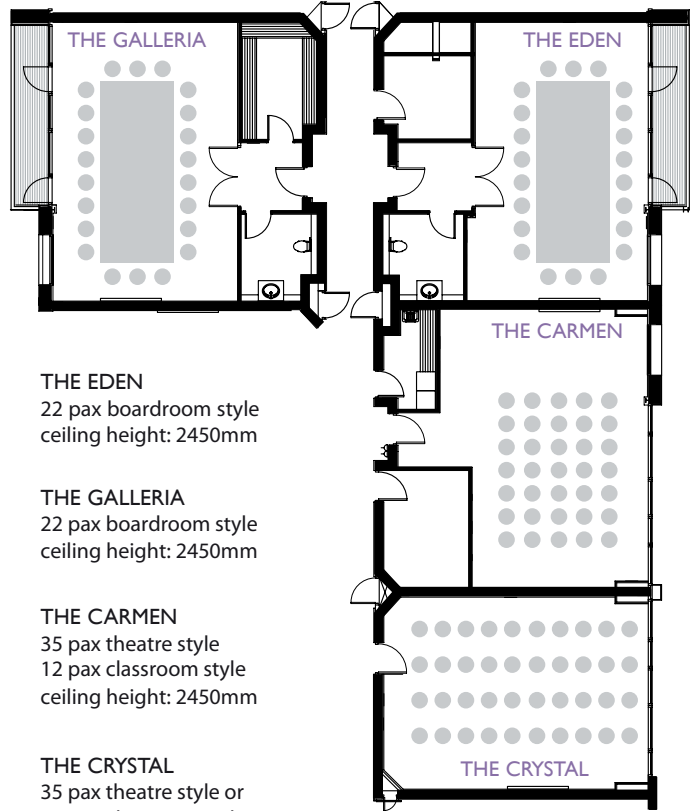

MEETING ROOM FLOOR PLANS

THE EDEN
22 pax boardroom style
ceiling height: 2450mm

THE GALLERIA
22 pax boardroom style
ceiling height: 2450mm

THE CARMEN
35 pax theatre style
12 pax classroom style
ceiling height: 2450mm

THE CRYSTAL
35 pax theatre style or
12 pax classroom style
ceiling height: 2450mm