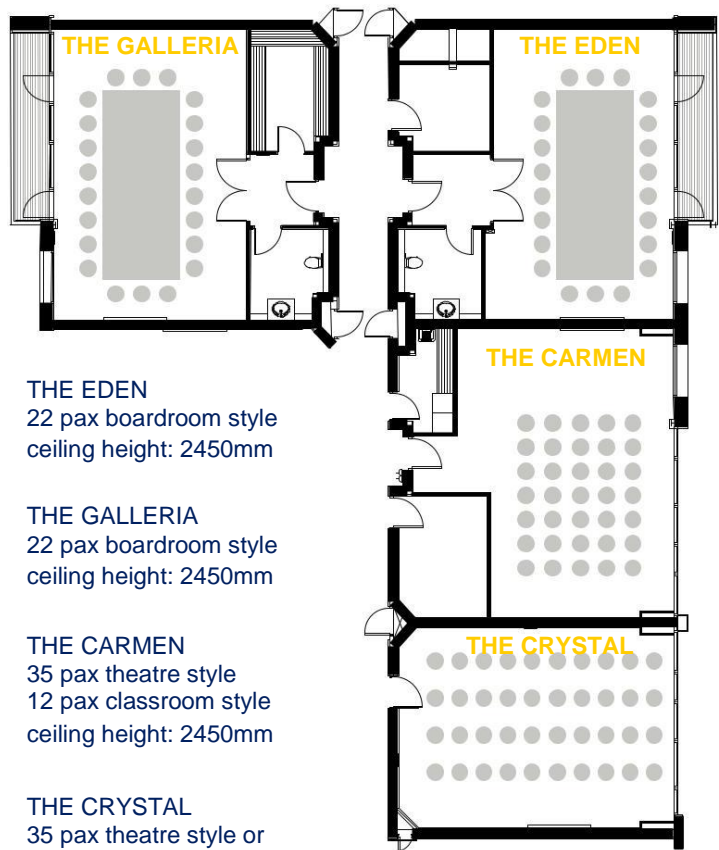

MEETING ROOM FLOOR PLANS

THE EDEN
22 pax boardroom style
ceiling height: 2450mm

THE GALLERIA
22 pax boardroom style
ceiling height: 2450mm

THE CARMEN
35 pax theatre style
12 pax classroom style
ceiling height: 2450mm

THE CRYSTAL
35 pax theatre style or
12 pax classroom style
ceiling height: 2450m